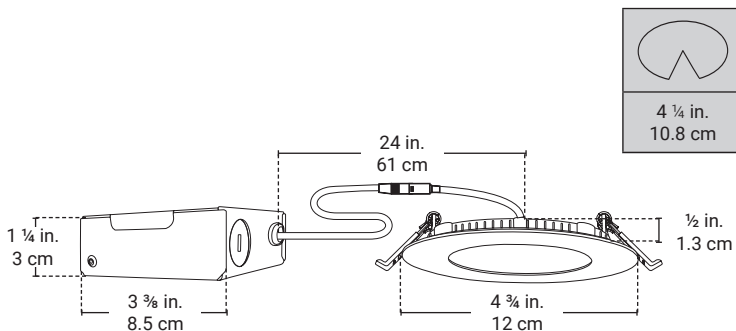

## Integrated LED Recessed Fixture

### SLDSKB4KW4 X4

- Integrated LED.
- Compact and flexible fixture designed for ceiling clearance of 1 ¼" (32 mm) and more.
- Insulated ceiling rated for direct contact with insulation.
- Suitable for wet locations.
- Airtight.
- Dimmable (compatible with most dimmers).

### Dimensions

Trim Diameter	4 ¾ in. 12 cm
Trim Height	½ in. 1.3 cm
Cutout Diameter	4 ¼ in. 10.8 cm

daniel.goulet@bazz.ca

6000 Boulevard Thimens  
 Saint-Laurent, Qc  
 Canada, H4S 1S5  
 1.800.931.4470  
 www.bazz.ca