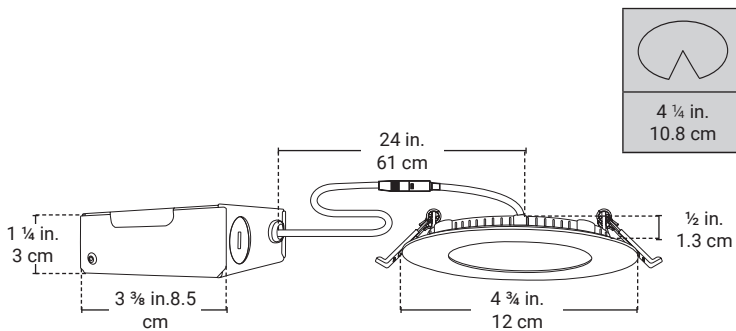

Integrated LED Recessed Fixture

JLDSK4W6 X6

- Integrated LED.
- Compact and flexible fixture designed for ceiling clearance of 1 ¼" (32mm) and more.
- Insulated ceiling rated for direct contact with insulation.
- Suitable for damp locations.
- Airtight.
- Dimmable (compatible with most dimmers).

Lighting source

Power	10W ~ 120V
Brightness	600 Lumens
Color	3000K
Lifespan	25 000 Hours

Finish

Trim	Matte White
------	-------------

Dimensions

Trim Diameter	4 ¾ in. 12 cm
Trim Height	½ in. 1.3 cm
Cutout Diameter	4 ¼ in. 10.8 cm