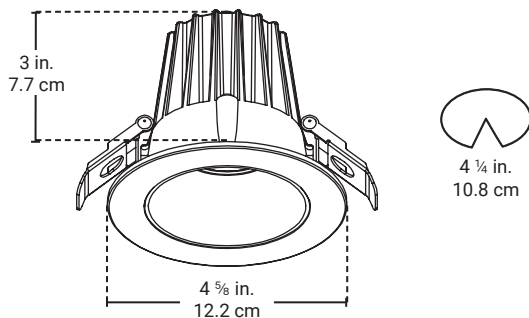

Integrated LED Recessed Fixture

DISK4W

- Complete integrated LED recessed fixture.
- Insulated ceiling rated for direct contact with insulation.
- For all interior and exterior applications.
- Suitable for damp locations.
- Dimmable (compatible with most dimmers).

Lighting source

Power	12W ~ 120V AC
Brightness	1000 Lumens
Color	3000K
Lifespan	35 000 Hours

Finish

Trim	White
------	-------

Dimensions

Trim diameter	4 5/8 in. 12.2 cm
Height	3 in. 7.7 cm
Cutout diameter	4 1/4 in. 10.8 cm