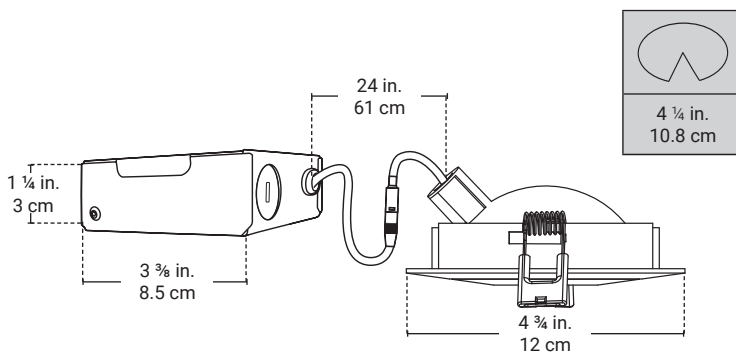

Integrated LED Recessed Fixture

DISK360W

- Integrated LED.
- Directional trim.
- Compact and flexible fixture designed for ceiling clearance of 1 5/8" (41 mm) and more.
- Insulated ceiling rated for direct contact with insulation.
- Suitable for damp locations.
- Dimmable (compatible with most dimmers).

Lighting source

Power	9W ~ 120V
Brightness	700 Lumens
Color	3000K
Lifespan	35 000 Hours

Finish

Trim	Matte White
------	-------------

Dimensions

Trim Diameter	4 3/4 in. 12 cm
Trim Height	1/2 in. 1.3 cm
Cutout Diameter	4 1/4 in. 10.8 cm