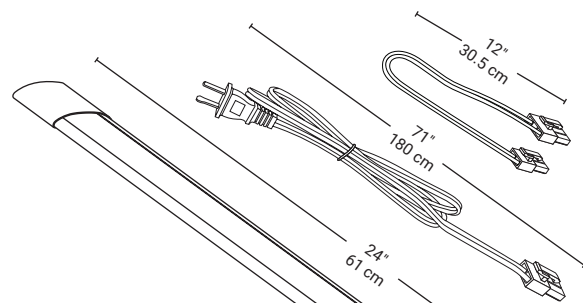

Features

- Motion sensor to ON/OFF.
- Motion sensor to dim.
- Adjustable color switch: 5000K-4000K-3000K.
- Linkable up to 6 units.
- Plug in
- Direct wiring with BAZZ junction box (UJNCTBX1)

Motion Sensor
to
On/Off + Dim

Switch
Bouton

3000K
4000K
5000K

Ultra slim
5/8"
1.5 cm