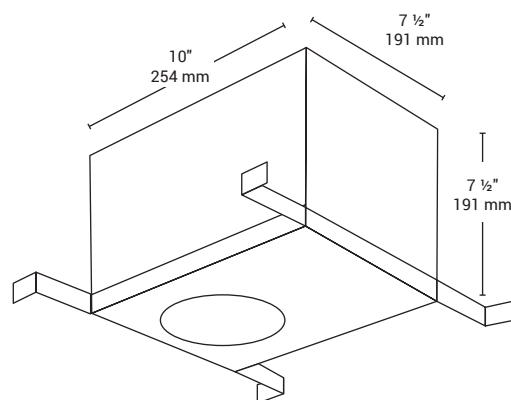

BAZZ

ACCESSOIRES

BT1200

Recessed Fixture - Luminaire encastré

Features Caractéristiques

- Insulated box - Separates from insulation materials
Boîte isolante - Repousse les matériaux isolants
- Dia: 3 3/8" - 3 7/8" - 4 1/8" - 4 1/2"
Dia: 86 mm - 98 mm - 105 mm - 114 mm

			
3 3/8"	3 7/8"	4 1/8"	4 1/2"
86 mm	98 mm	105 mm	114 mm