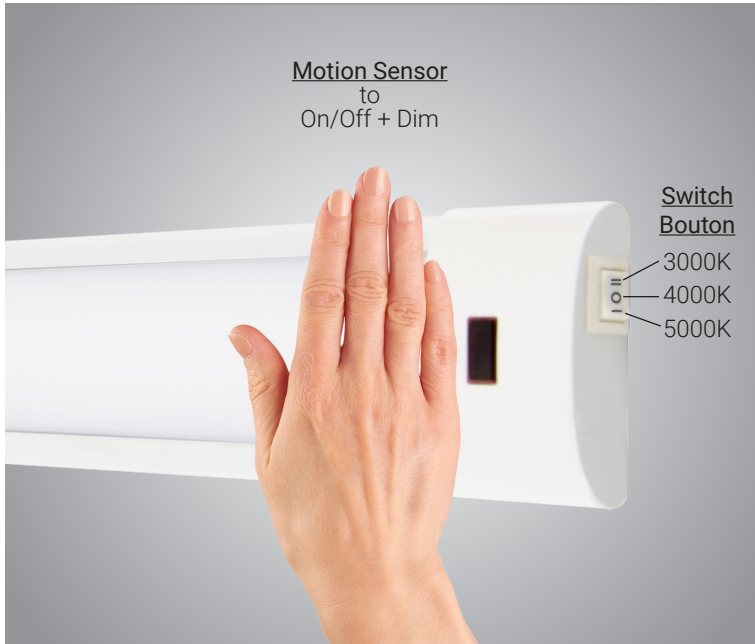

Features

- Motion sensor to ON/OFF.
- Motion sensor to dim.
- Adjustable color switch: 5000K-4000K-3000K.
- Linkable up to 10 units.
- Plug in
- Direct wiring with BAZZ junction box (UJNCTBX1)

Motion Sensor
to
On/Off + Dim

**Switch
Bouton**

3000K
4000K
5000K