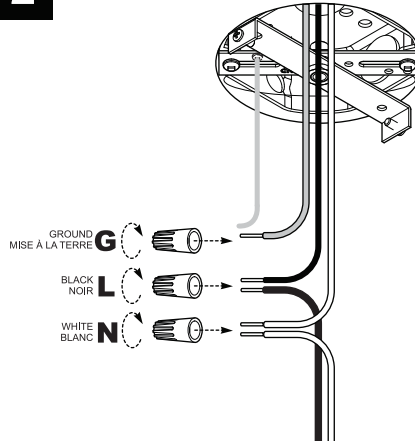

**AMPOULE REQUISE**  
Vendue séparément.

**REQUIRED BULB**  
Sold separately.

**INSTALLATION  
INSTRUCTIONS**

Luminaires must be installed by a qualified electrician. Check with local and national codes for proper installation. To prevent electrical shock, disconnect electrical supply before installation or servicing.

**A19  
60W**

**CFL  
18W  
MAX**

Ampoule équivalente  
Equivalent bulb

**P12X11CH**

**1**

**2**

**3**

**4**

**\***

**OPTION: AJUSTABLE  
ADJUSTABLE**

**OPTION: DIFFUSEUR POUR ABAT-JOUR 360mm & 400mm**  
**14" & 15<sup>3/4</sup>" SHADE DIFFUSER**

**Installer le diffuseur avant d'installer  
l'abat-jour sur la lampe.**