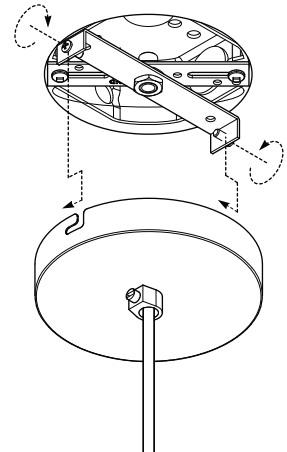

**AMPOULE REQUISE**  
Vendue séparément.

**REQUIRED BULB**  
Sold separately.

**INSTALLATION  
INSTRUCTIONS**

Luminaires must be installed by a qualified electrician. Check with local and national codes for proper installation. To prevent electrical shock, disconnect electrical supply before installation or servicing.

**A19  
60W**

**CFL  
18W  
MAX**

Ampoule équivalente  
Equivalent bulb

**P12X11CH**

**1**

**2**

**3**

**4**

**\***

**OPTION: AJUSTABLE  
ADJUSTABLE**

**OPTION: DIFFUSEUR POUR ABAT-JOUR 360mm & 400mm**  
**14" & 15<sup>3/4</sup>" SHADE DIFFUSER**

**Installer le diffuseur avant d'installer  
l'abat-jour sur la lampe.**