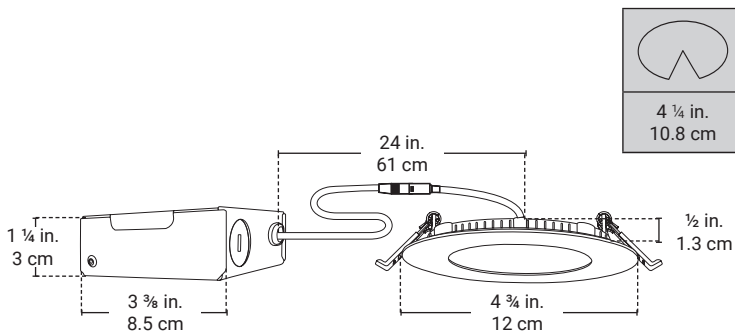

Integrated LED Recessed Fixture

SLDSKB4KW

- Integrated LED.
- Compact and flexible fixture designed for ceiling clearance of 1 1/4" (32 mm) and more.
- Insulated ceiling rated for direct contact with insulation.
- Suitable for wet locations.
- Airtight.
- Dimmable (compatible with most dimmers).

Lighting source

Power	11W ~ 120V
Brightness	750 Lumens
Color	4000K
Lifespan	35 000 hrs

Finish

Trim	Matte White
------	-------------

Dimensions

Trim Diameter	4 3/4 in. 12 cm
Trim Height	1/2 in. 1.3 cm
Cutout Diameter	4 1/4 in. 10.8 cm