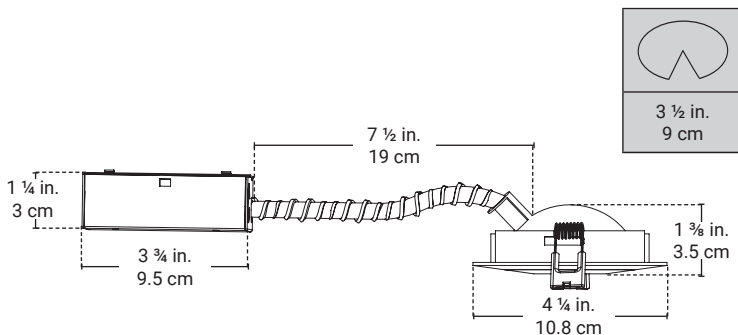

Integrated LED Recessed Fixture

LUXSLM2D4W

- Integrated LED.
- Compact and flexible fixture designed for ceiling clearance of 2 1/4" (57 mm) and more.
- Insulated ceiling rated for direct contact with insulation.
- Suitable for wet locations.
- Airtight.
- Dimmable (compatible with most dimmer).

Lighting source

Power	6W ~ 120V
Brightness	500 Lumens
Color	3000K
Lifespan	35 000 hrs

Finish

Trim	Matte White
------	-------------

Dimensions

Trim Diameter	4 1/4 in. 10.8 cm
Trim Height	1 3/8 in. 3.5 cm
Cutout Diameter	3 1/2 in. 9 cm