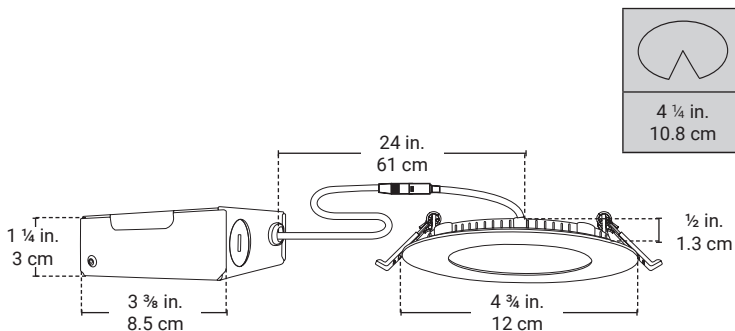

SELECT YOUR LIGHTING COLOR

WITH SWITCH INSIDE
JUNCTION BOX

OR

WITH
WALL SWITCH

Integrated LED Recessed Fixture

DISK4CCT4W4 X4

- Integrated LED.
- Compact and flexible fixture designed for ceiling clearance of 1 ¼" (32 mm) and more.
- Insulated ceiling rated for direct contact with insulation.
- Suitable for wet locations.
- Airtight.
- CCT color adjustable with switch inside junction box or wall switch.
- Dimmable (compatible with most dimmers).

Lighting source

Power	11W ~ 120V
Brightness	750 Lumens
CCT Color	2700K - 3000K - 4000K - 5000K
Lifespan	35 000 Hours

Finish

Trim	Matte White
------	-------------

Dimensions

Trim Diameter	4 ¾ in. 12 cm
Trim Height	½ in. 1.3 cm
Cutout Diameter	4 ¼ in. 10.8 cm