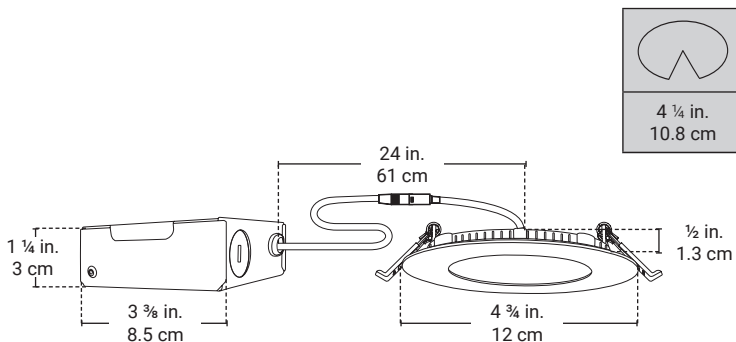

## Integrated LED Recessed Fixture

### STKD44KW6 X6

- Integrated LED.
- Compact and flexible fixture designed for ceiling clearance of 1 ¼" (32mm) and more.
- Insulated ceiling rated for direct contact with insulation.
- Suitable for damp locations.
- Dimmable (compatible with most dimmers).

### Dimensions

Trim Diameter	4 ¾ in. 12 cm
Trim Height	½ in. 1.3 cm
Cutout Diameter	4 ¼ in. 10.8 cm

daniel.goulet@bazz.ca

6000 Boulevard Thimens  
 Saint-Laurent, Qc  
 Canada, H4S 1S5  
 1.800.931.4470  
 www.bazz.ca