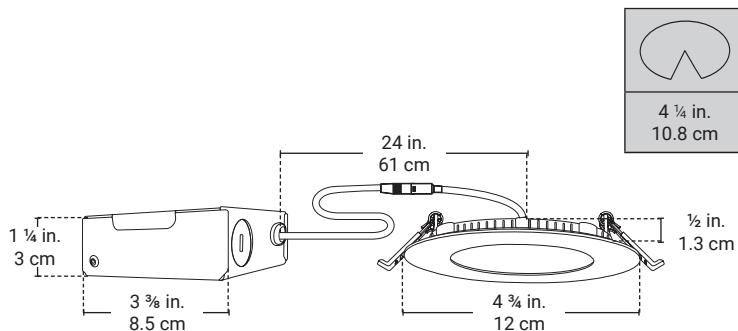

## Integrated LED Recessed Fixture

### JLDSK4W44 X4

- Integrated LED.
- Compact and flexible fixture designed for ceiling clearance of 1 ¼" (32 mm) and more.
- Insulated ceiling rated for direct contact with insulation.
- Suitable for damp locations.
- Airtight.
- Dimmable (compatible with most dimmers).

### Dimensions

Trim Diameter	4 ¾ in. 12 cm
Trim Height	½ in. 1.3 cm
Cutout Diameter	4 ¼ in. 10.8 cm

daniel.goulet@bazz.ca

6000 Boulevard Thimens  
 Saint-Laurent, Qc  
 Canada, H4S 1S5  
 1.800.931.4470  
 www.bazz.ca