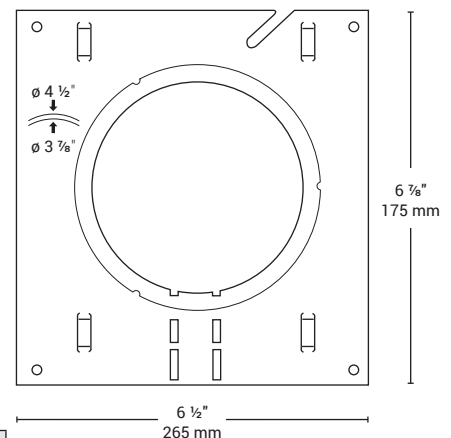

BAZZ

ACCESSOIRES

PF2002

Recessed Fixture

Features

- Optional-Plaster frame recommended
- Ideal with soffit
- Dia: 3 7/8" 98 mm - 4 1/2" 114 mm

3 7/8" 98 mm	4 1/2" 114 mm