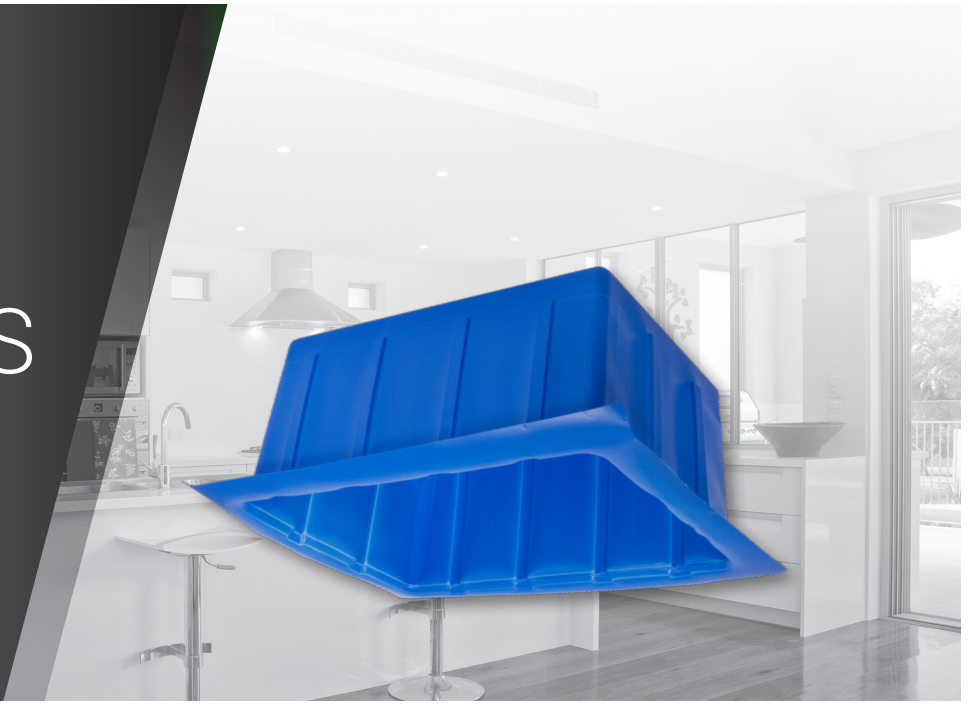

BAZZ

ACCESSORIES

VAP101

Recessed Fixture

Features

- Vapor barrier for recessed fixture
- Avoid risks of condensation and waste of energy
- Strongly recommended for airtight and roof constructions
- Size: 15" x 10" x 7 ½" (381 mm x 254 mm x 191 mm)