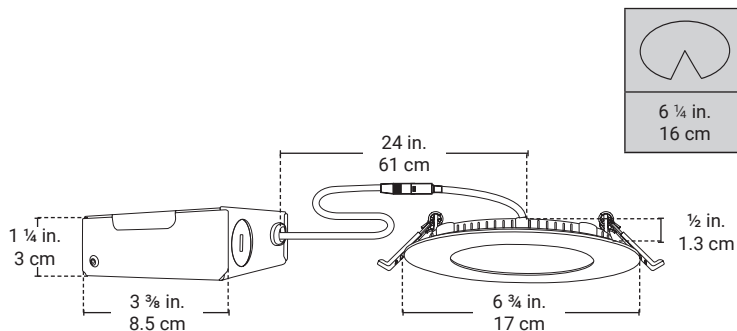

SELECT YOUR LIGHTING COLOR

OR

WITH SWITCH INSIDE
JUNCTION BOX

WITH
WALL SWITCH

Integrated LED Recessed Fixture

DISK4CCT6W

- Integrated LED.
- Compact and flexible fixture designed for ceiling clearance of 1 5/8" (41 mm) and more.
- Insulated ceiling rated for direct contact with insulation.
- Suitable for wet locations.
- CCT color adjustable with switch inside junction box or wall switch.
- Dimmable (compatible with most dimmers).

Lighting source

Power	12W ~ 120V
Brightness	1000 Lumens
CCT Color	2700K - 3000K - 4000K - 5000K
Lifespan	35 000 Hours

Finish

Trim

Matte White

Dimensions

Trim Diameter	6 3/4 in. 17 cm
Trim Height	1/2 in. 1.3 cm
Cutout Diameter	6 1/4 in. 16 cm