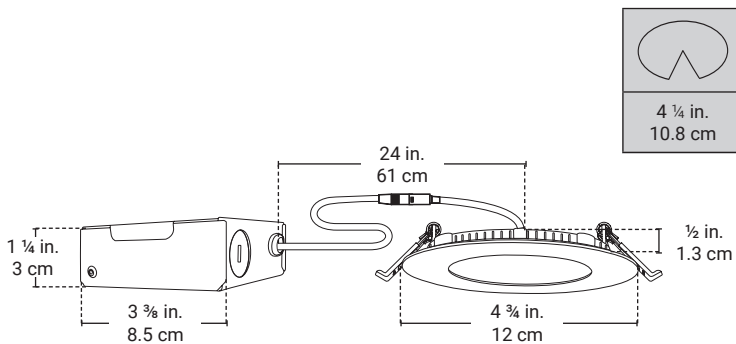

Integrated LED Recessed Fixture

STKD43KW4 X4

- Integrated LED.
- Compact and flexible fixture designed for ceiling clearance of 1 ¼" (32 mm) and more.
- Insulated ceiling rated for direct contact with insulation.
- Suitable for damp locations.
- Dimmable (compatible with most dimmers).

Lighting source

Power	8W ~ 120V
Brightness	650 Lumens
Color	3000K
Lifespan	25 000 hrs

Finish

Trim	Matte White
------	-------------

Dimensions

Trim Diameter	4 ¾ in. 12 cm
Trim Height	½ in. 1.3 cm
Cutout Diameter	4 ¼ in. 10.8 cm