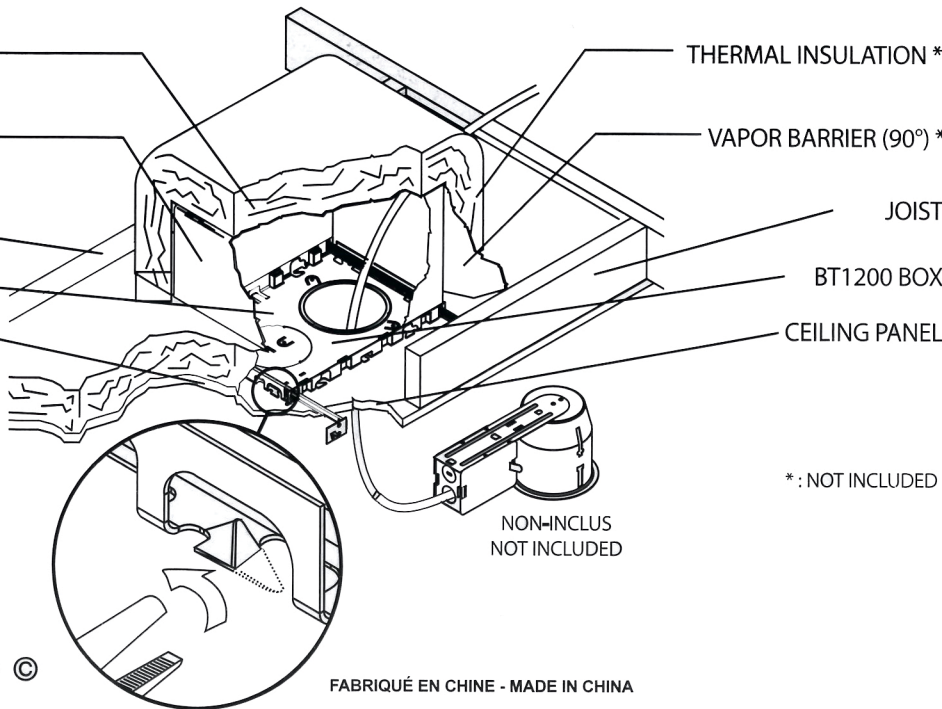

INSTALLATION:

INSTALLATION:

COUCHE D'ISOLANT *

PARE-VAPEUR (90°) *

SOLIVE

BOÎTE BT1200

PANNEAU DE PLAFOND

THERMAL INSULATION *

VAPOR BARRIER (90°) *

JOIST

BT1200 BOX

CEILING PANEL

* : NON INCLUS

* : NOT INCLUDED

NON-INCLUS
NOT INCLUDED