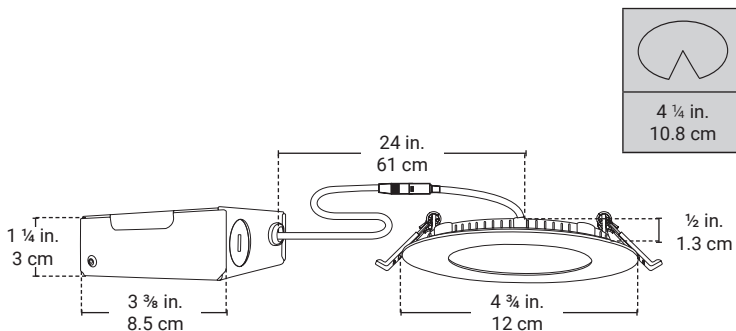

## Integrated LED Recessed Fixture

### SLDSKB4W4 **X4**

- Integrated LED.
- Compact and flexible fixture designed for ceiling clearance of 1 ¼" (32 mm) and more.
- Insulated ceiling rated for direct contact with insulation.
- Suitable for wet locations.
- Airtight.
- Dimmable (compatible with most dimmers).

### Dimensions

Trim Diameter	4 ¾ in. 12 cm
Trim Height	½ in. 1.3 cm
Cutout Diameter	4 ¼ in. 10.8 cm

[daniel.goulet@bazz.ca](mailto:daniel.goulet@bazz.ca)

6000 Boulevard Thimens  
Saint-Laurent, Qc  
Canada, H4S 1S5  
1.800.931.4470  
[www.bazz.ca](http://www.bazz.ca)