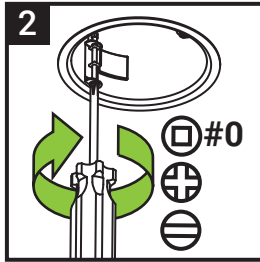

INSTRUCTIONS

⚠ WARNING

SHUT OFF POWER TO SERVICE LEADS (120V) BEFORE PROCEEDING WITH CONNECTIONS

CONNECTIONS

Connect black wire (live) to colored wire, white (neutral) to white and barecopper (ground) to bare copper wire from fixture. The use of a wire clip (not included) is recommended. Installation must be in conformance with the electrical code of your region.

INSTALLATION

Push and hold the fixture into the installation hole. Tighten the 2 screws until the fixture sits firmly in place.