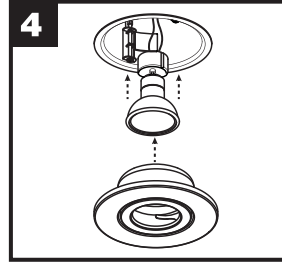

INSTRUCTIONS

⚠ WARNING

SHUT OFF POWER TO SERVICE LEADS (120V) BEFORE PROCEEDING WITH CONNECTIONS

CONNECTIONS

Connect black wire (live) to colored wire, white (neutral) to white and barecopper (ground) to bare copper wire from fixture. The use of a wire clip (not included) is recommended. Installation must be in conformance with the electrical code of your region.

INSTALLATION

Push and hold the fixture into the installation hole. Tighten the 2 screws until the fixture sits firmly in place.