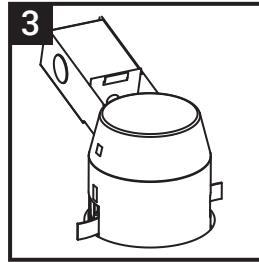

INSTRUCTIONS

⚠ WARNING

SHUT OFF POWER TO SERVICE LEADS (120V) BEFORE PROCEEDING WITH CONNECTIONS

CONNECTIONS

Connect black wire (live) to colored wire, white (neutral) to white and barecopper (ground) to bare copper wire from fixture. The use of a wire clip (not included) is recommended. Installation must be in conformance with the electrical code of your region.

INSTALLATION

Push and hold the fixture into the installation hole. Tighten the 2 screws until the fixture sits firmly in place.