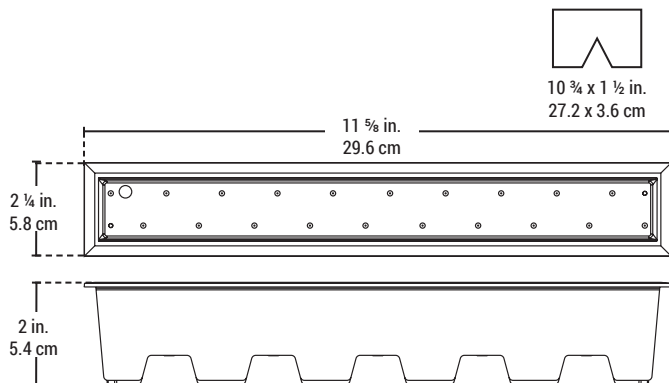

Integrated LED Recessed Fixture

DISKCB10W

- Complete integrated LED recessed fixture.
- Insulated ceiling rated for direct contact with insulation.
- For all interior applications.
- Suitable for damp locations.
- Dimmable (compatible with most dimmers).

Lighting source

Power	18W ~ 120V AC
Brightness	1150 Lumens
Color	3000K
Lifespan	35 000 Hours

Finish

Trim	White
------	-------

Dimensions

Length	11 5/8 in. 29.6 cm
Width	2 1/4 in. 5.8 cm
Height	2 in. 5.4 cm