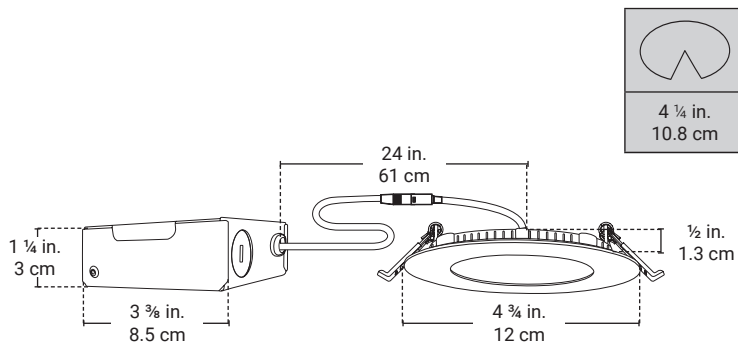

Integrated LED Recessed Fixture

STKD44KW4 X4

- Integrated LED.
- Compact and flexible fixture designed for ceiling clearance of 1 1/4" (32 mm) and more.
- Insulated ceiling rated for direct contact with insulation.
- Suitable for damp locations.
- Dimmable (compatible with most dimmers).

Lighting source

Power	8W ~ 120V
Brightness	650 Lumens
Color	4000K
Lifespan	25 000 hrs

Finish

Trim	Matte White
------	-------------

Dimensions

Trim Diameter	4 3/4 in. 12 cm
Trim Height	1/2 in. 1.3 cm
Cutout Diameter	4 1/4 in. 10.8 cm