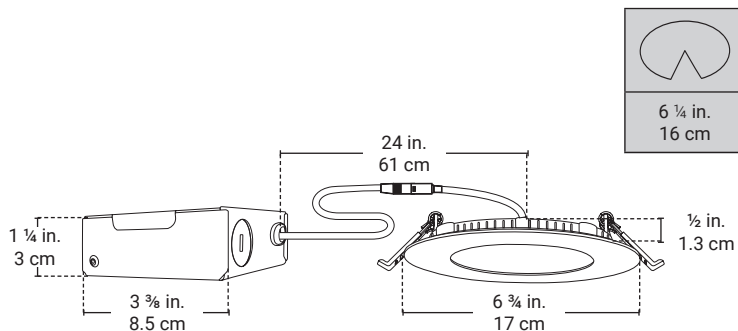

SELECT YOUR LIGHTING COLOR

OR

WITH SWITCH INSIDE JUNCTION BOX

WITH WALL SWITCH

Integrated LED Recessed Fixture

DISK800W

- Integrated LED.
- Compact and flexible fixture designed for ceiling clearance of 1 5/8" (41 mm) and more.
- Insulated ceiling rated for direct contact with insulation.
- Suitable for damp locations.
- Dimmable (compatible with most dimmers).

Lighting source

Power	12W ~ 120V
Brightness	1000 Lumens
Color	2700K-4000K-5000K
Lifespan	35 000 Hours

Finish

Trim	Matte White
------	-------------

Dimensions

Trim Diameter	6 3/4 in. 17 cm
Trim Height	1/2 in. 1.3 cm
Cutout Diameter	6 1/4 in. 16 cm