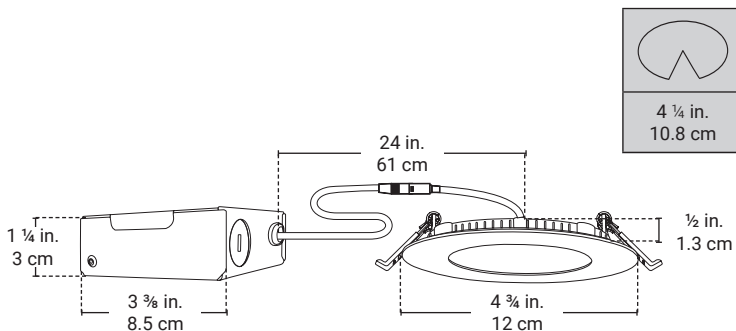

Integrated LED Recessed Fixture

JLDSK4WH4 X4

- Integrated LED.
- Compact and flexible fixture designed for ceiling clearance of 1 1/4" (32 mm) and more.
- Insulated ceiling rated for direct contact with insulation.
- Suitable for damp locations.
- Airtight.
- Dimmable (compatible with most dimmers).

Lighting source

Power	10W ~ 120V
Brightness	600 Lumens
Color	3000K
Lifespan	25 000 Hours

Finish

Trim	Matte White
------	-------------

Dimensions

Trim Diameter	4 3/4 in.
Diamètre de la trim	12 cm
Trim Height	1/2 in.
Hauteur de la trim	1.3 cm
Cutout Diameter	4 1/4 in.
Diamètre du trou	10.8 cm