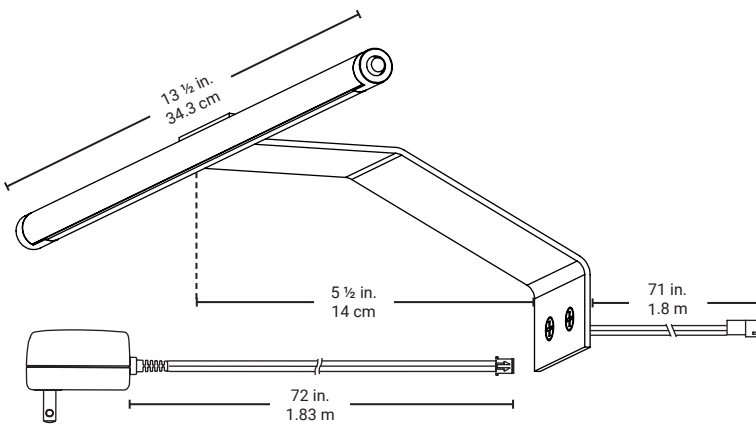

## Integrated LED Picture Frame Light

### PICLED BK

- Integrated LED.
- Plug in.
- On/Off push button on the side.

### Dimensions

Length	13 1/2 in. 34.3 cm
Width	2 3/4 in. 7 cm
Height	5 1/2 in. 14 cm

daniel.goulet@bazz.ca

6000 Boulevard Thimens  
 Saint-Laurent, Qc  
 Canada, H4S 1S5  
 1.800.931.4470  
 www.bazz.ca