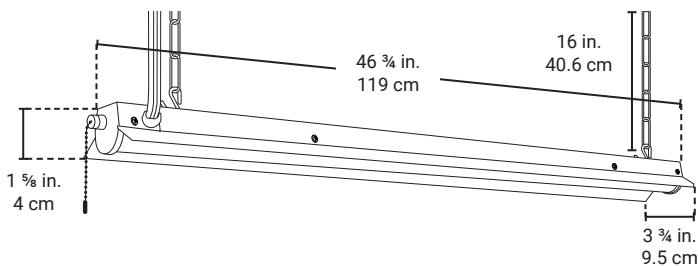

Integrated LED Shop Light

PSHOP2WH

- Energy saving integrated LED.
- Angle diffuser for optimal light distribution.
- 16 in. hanging chain, power cord and pull switch included.
- Easy On/Off pull chain.
- Not dimmable.

Lighting source

Power	36W ~ 120V
Brightness	3200 Lumens
Color	5000K
Lifespan	50 000 hrs

Finish

Structure	White metal
Diffuser	White

Dimensions

Length	46 3/4 in. 119 cm
Width	3 3/4 in. 9.5 cm
Height	1 5/8 in. 4 cm