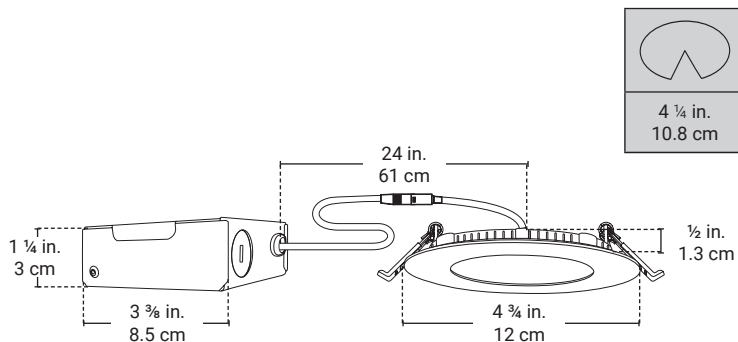

Integrated LED Recessed Fixture

STKD43KW6 X6

- Integrated LED.
- Compact and flexible fixture designed for ceiling clearance of 1 ¼" (32mm) and more.
- Insulated ceiling rated for direct contact with insulation.
- Suitable for damp locations.
- Dimmable (compatible with most dimmers).

Lighting source

Power	8W ~ 120V
Brightness	650 Lumens
Color	3000K
Lifespan	25 000 hrs

Finish

Trim	Matte White
------	-------------

Dimensions

Trim Diameter	4 ¾ in. 12 cm
Trim Height	½ in. 1.3 cm
Cutout Diameter	4 ¼ in. 10.8 cm