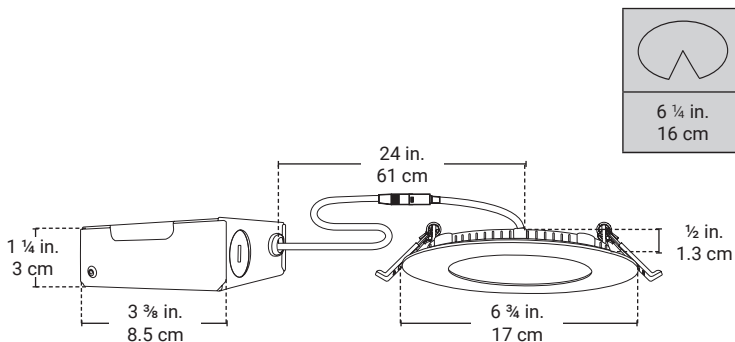

Integrated LED Recessed Fixture

DISK704KW

- Integrated LED.
- Compact and flexible fixture designed for ceiling clearance of 1 5/8" (41 mm) and more.
- Insulated ceiling rated for direct contact with insulation.
- Suitable for wet locations.
- Dimmable (compatible with most dimmers).

Lighting source

Power	12W ~ 120V
Brightness	1000 Lumens
Color	4000K
Lifespan	35 000 Hours

Finish

Trim	Matte White
------	-------------

Dimensions

Trim Diameter	6 3/4 in. 17 cm
Trim Height	1/2 in. 1.3 cm
Cutout Diameter	6 1/4 in. 16 cm